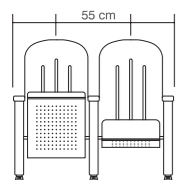

S-330

fireproof

S-350

fireproof

S-430

fireproof

cupholder