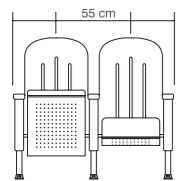

S-330

fireproof

S-350

fireproof

S-430

fireproof

cupholder